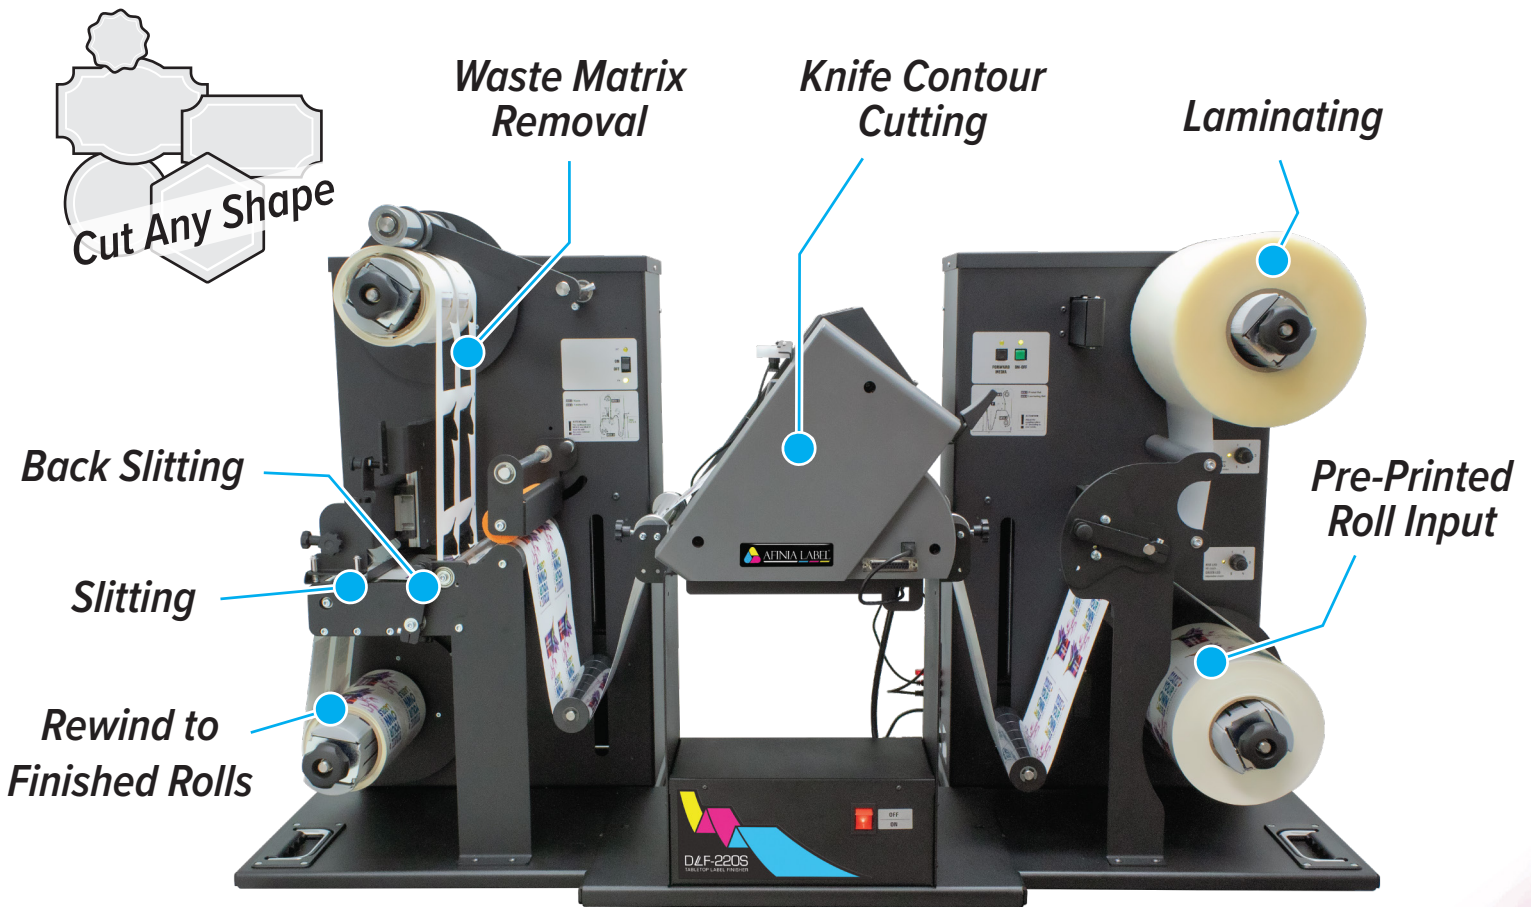

Pictured: DLF-220S

afinialabel.com

US Office
sales@afinialabel.com
+1 888.215.3966

UK Office
sales@afinia.co.uk
+44 (0) 845.250.7949

Your Local Dealer:

AFINIA LABEL®